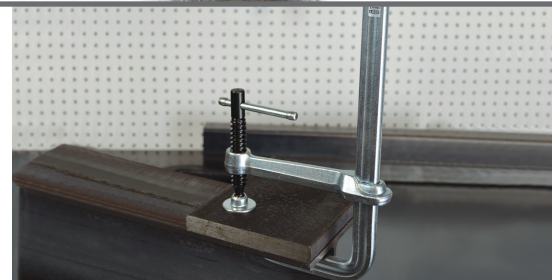

classiX® all-steel bar clamps

Bar clamps for industrial application

Simply better.

An opening price point offering that embodies the stringent quality requirements of BESSEY®.

Features & Benefits

■ Choices

The classiX® line is an abbreviated range of the most popular global clamp performance characteristics. A variety of throat depths, pad/swivel styles and clamping capacities provide professionals with a choice that makes sense for real-world applications.

classiX® - Lever bar clamp				
GSH12	4"	2 3/8"	400 lbs	1.10 lbs
GSH20	8"	4"	600 lbs	2.50 lbs
GSH30	12"	5 1/2"	1110 lbs	5.00 lbs
GSH50	20"	4 3/4"	1110 lbs	6.25 lbs

classiX® GSH all-steel lever bar clamps

- Quick – up to 5 times faster than regular clamps!
- Secure, unaffected by vibrations.
- Strong – high clamping force up to 1110 lbs.
- Non-slip trigger release.

Standard pad

Heavy duty pad

Rev. Jun/14

classiX® Video