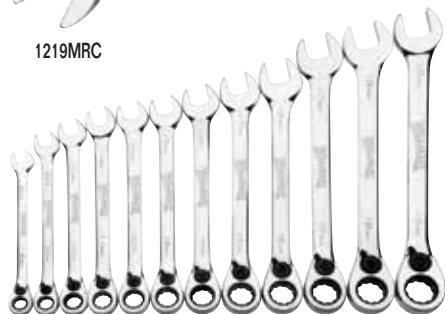

REVERSIBLE RATCHETING COMBINATION WRENCHES

High Polish Chrome Finish, 12 Point, Metric

Product Code	Size (MM)	A	B	C	D	E
		Overall Length (Inches)	Open End Width (Inches)	Open End Thickness (Inches)	Box End Diameter (Inches)	Box End Thickness (Inches)
1206MRC	6	4 1/2	2 1/32	5/32	2 1/32	1/4
1208MRC	8	5 1/4	2 3/32	3/16	2 3/32	9/32
1209MRC	9	5 7/8	1 9/16	5/32	2 5/32	5/16
1210MRC	10	6 1/4	7/8	7/32	7/8	1 1/32
1211MRC	11	6 5/8	1 5/16	7/32	2 9/32	1 1/32
1212MRC	12	6 13/16	1	7/32	3 1/32	3/8
1213MRC	13	7	1 1/32	1/4	1	13/32
1214MRC	14	7 3/8	1 3/16	1/4	1 3/32	1 1/32
1215MRC	15	7 3/4	1 1/4	9/32	1 5/32	7/16
1216MRC	16	8 3/16	1 1 1/32	9/32	1 7/32	7/16
1217MRC	17	9	1 7/16	9/32	1 9/32	1/2
1218MRC	18	9 3/8	1 17/32	5/16	1 3/8	1 5/32
1219MRC	19	9 3/4	1 17/32	1 1/32	1 7/16	1 1/32
1221MRC	21	10 3/4	1 23/32	3/8	1 9/16	9/16
1222MRC	22	11 1/4	1 27/32	3/8	1 2 1/32	1 19/32
1224MRC	24	12	1 3 1/32	1 15/32	1 27/32	5/8
1225MRC	25	12 3 1/32	2 3/32	1 15/32	1 7/8	5/8

1219MRC

MWS-12RC

MWS-4RC

MWS-12RC 12 Piece Reversible Ratcheting Combination Wrench Set, Metric, in Plastic Tray

Contents Include:

Product Code	Size (MM)	Product Code	Size (MM)	Product Code	Size (MM)
1208MRC	8	1212MRC	12	1216MRC	16
1209MRC	9	1213MRC	13	1217MRC	17
1210MRC	10	1214MRC	14	1218MRC	18
1211MRC	11	1215MRC	15	1219MRC	19

MWS-4RC 4 Piece Reversible Ratcheting Combination Wrench Set, Metric, in Pouch

Contents Include:

Product Code	Size (MM)	Product Code	Size (MM)
1221MRC	21	1224MRC	24
1222MRC	22	1225MRC	25

Features

- High-polished chrome finish cleans easily.
- Ratchet lever is easily accessible for quick direction changes.
- Recessed corners in ends provide extra turning power.

Features

- Converts a ratcheting wrench into a ratchet.
- To be used with Ratcheting Combination Wrenches
- Allows the use of hex bits, 1/4", 3/8", 1/2" Drive Sockets
- Adaptor locks into the wrench by twisting the top cap.
- Push-button socket release