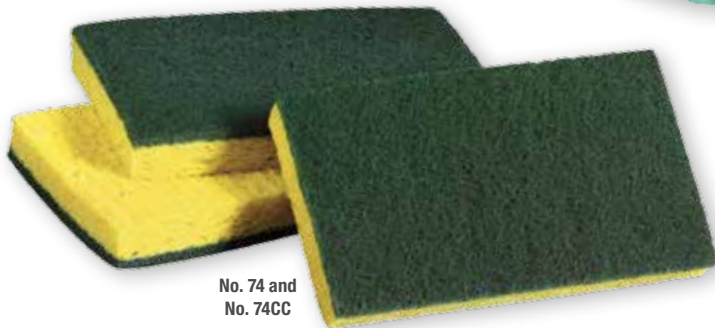

No. 3000 and
No. 3000CC

No. 74 and
No. 74CC

Scotch-Brite™ Medium Duty Scrub Sponge 74 and 74CC

Dual-action cleaning tool. On one side, it's a No. 96 scouring pad for scrubbing and cleaning. On the other side, the cellulose sponge quickly wipes up spills and messes and can carry cleaning solutions to the work surface.