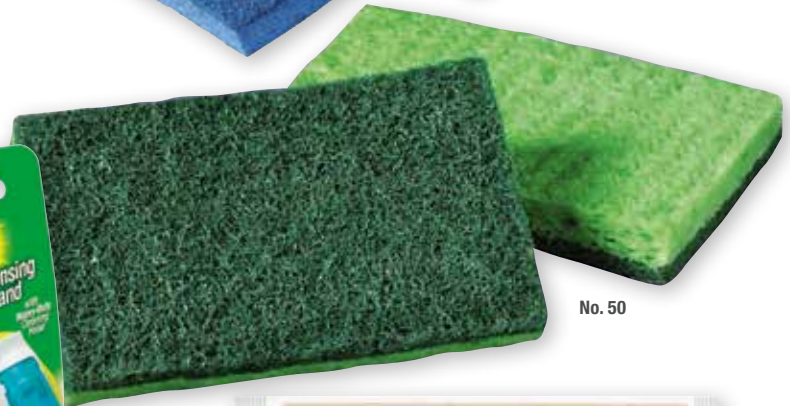

No. 9489

No. 50

Scotch-Brite™ Rescue™ Soap Pad 50

This scrub sponge features a double-action design for easier and more efficient cleaning of pots and pans. The sponge side is full of long-lasting, hard-working detergent that quickly and efficiently removes grease and food particles. The Scotch-Brite™ Scour Pad No. 96 material easily scours away heavy grime and won't sliver, rust or stain like steel wool pads.