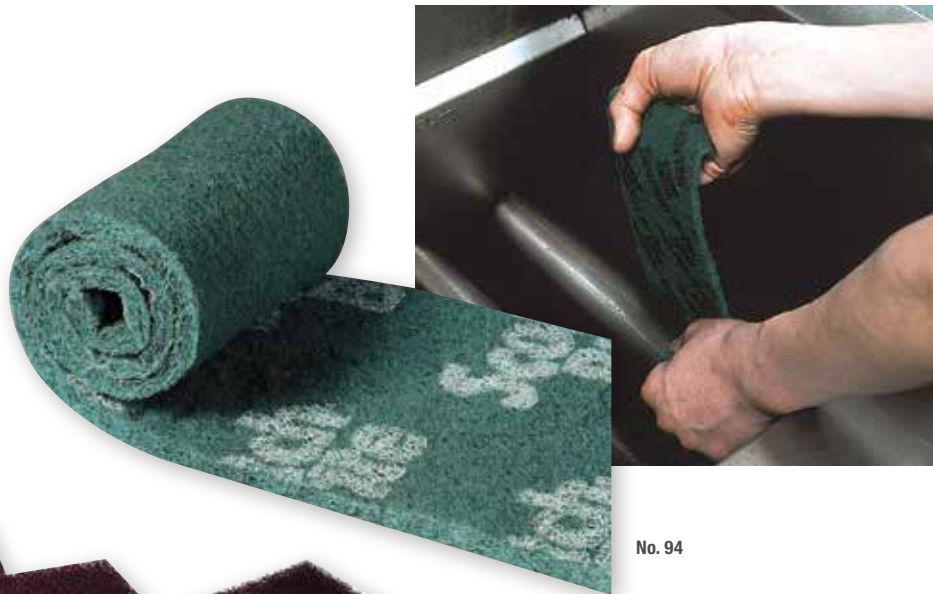

No. 94

Scotch-Brite™ Deep Fat Fryer Cleaning Pad 94

A 25-inch-long scrubbing strip for no-mess cleaning of deep fat fryer gas heating tube assemblies. Eliminates the need for strong caustic chemicals or cleaners.

Scotch-Brite™ General Purpose Hand Pad 7447

Most universally used pad. Perfect for a variety of applications. Excellent starting point to clean, finish, grain, denib and defuzz. Use by hand, with a hand-pad block or on an in-line sander. Abrasive mineral: Very fine-grade aluminum oxide. Maroon.

Scotch-Brite™ Never Rust™ Wool Soap Pad 322

For heavy duty cleaning jobs. Works fast, gently and effectively on a variety of surfaces. In restaurants, use on pots, pans and cooking utensils. In building maintenance, use to clean grimy equipment and other surfaces. No rusty residue left on sink. Powerful scouring without painful steel splinters.

Size	UPC	Case/Qty	Units
Scotch-Brite™ Deep Fat Fryer Cleaning Pad 94			
4" x 25"	500-48011-08010-4	24/1	Case
Scotch-Brite™ General Purpose Hand Pad 7447			
6" x 9"	000-48011-04029-5	60	Case
Scotch-Brite™ Never Rust™ Wool Soap Pad 322			
N/A	500-21200-84270-7	12/8	Case