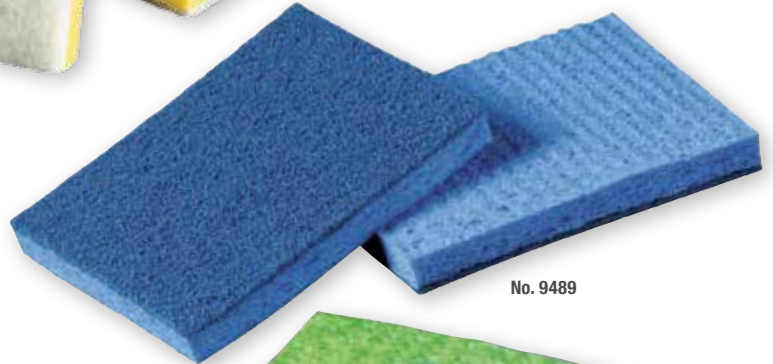

Scotch-Brite™ Soft Scour!™ 9489

This sponge combines no-scratch scrubbing and moisture pick-up all in one! One side scours and the other side wipes up spills or carries cleaning solution to the work surface. Typical applications include tubs, sinks, showers, windows, mirrors and walls.