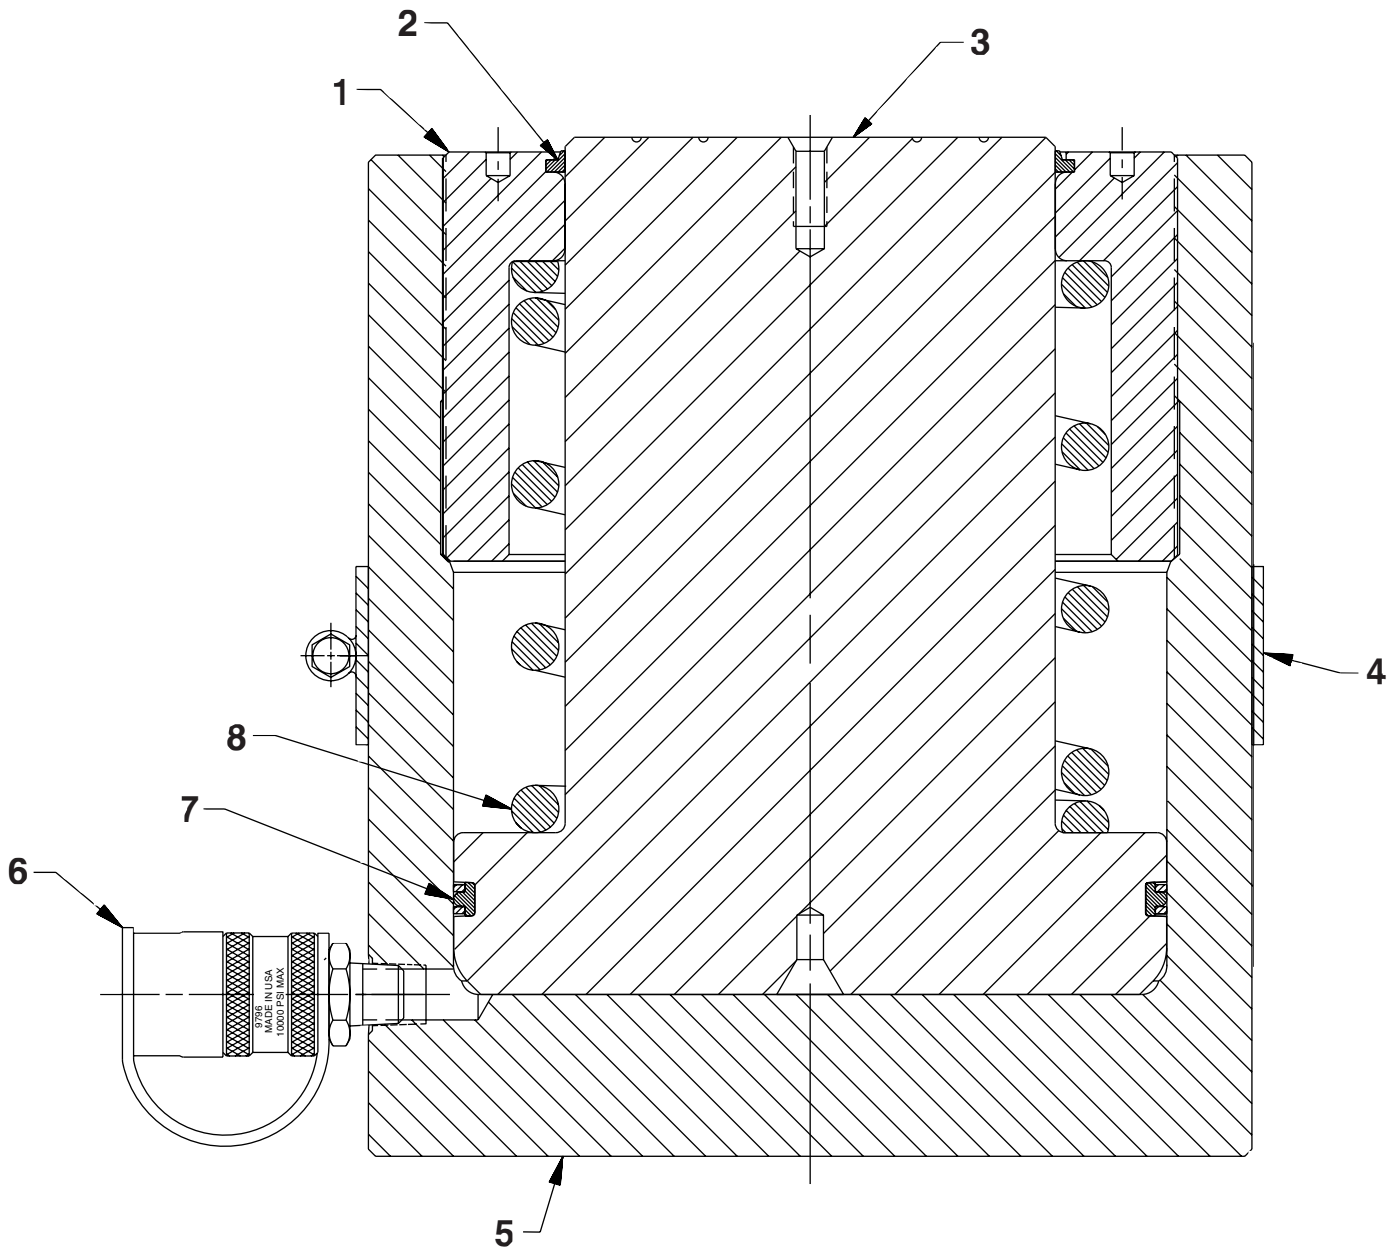

MODEL B SINGLE-ACTING, SPRING RETURN HYDRAULIC CYLINDER

Max. Capacity: 251.1 Ton at 10,000 PSI

Item No.	Part No.	No. Req'd	Description
1	420025	1	Nut, Retainer (8-1/4-12)
2	207593	1	Wiper, Rod (5.94 x 5.50 URE)
3	58023	1	Rod, Piston
4	59227OR9	1	Handle, Cylinder Lift
5	65993	1	Body, Cylinder
6	9796	1	Coupler, Quick Coupler Half
7	250048	1	T-seal (8.00 x 7.50 x .36 L)
8	250050	1	Spring (6.7 OD x 10.78 x .5 WS)

PARTS INCLUDED BUT NOT SHOWN

351823	1	Decal, Tradename (Power Team)
203908	1	Decal, Warning

Refer to any operating instructions included with this product for detailed information about operation, testing, disassembly, reassembly, and preventive maintenance.