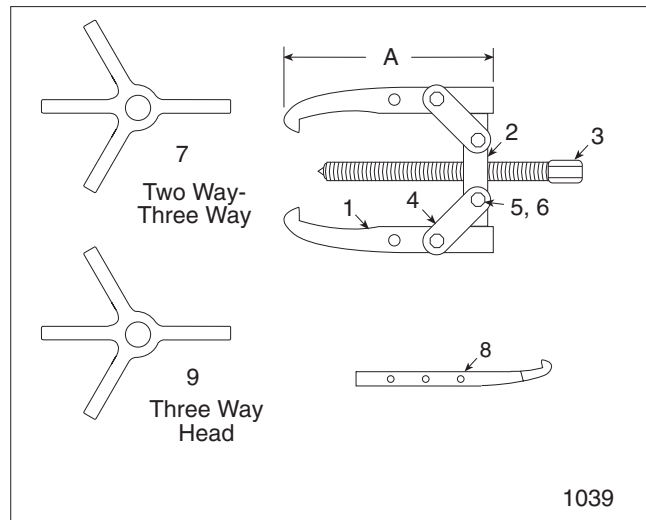

Parts List for:

1039  
1040  
1041  
1042  
1060

**2-WAY / 3-WAY PULLER**

Item No.	Service Part No.	Description
1	43906 (1039, 1041)	Single End Arm, Each (A=13")
2	33295 (1039, 1040)	Forged Head
3	33399	Forcing Screw
4	22028	Strap
5	10388	Hex Jam Nut
6	22029	Cap Screw
7	41195 (1041, 1042)	2-Way/3-Way Head
8	30902 (1040, 1042, 1060)	Long Arm, Each (A=17-1/8")
9	41563	2-Way/3-Way Head for 1060