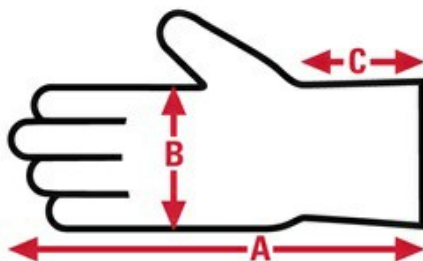

3500

Big Buck

Drivers

Specification Sheet

Item No:	Size:	A:	B:	C:	Case Weight	UOM Weight
3500M	Medium	9.250	4.500	N/A	18.438 lb.	3.073
3500L	Large	9.750	4.75	N/A	19.902 lb.	3.317
3500XXL	XX - Large	10.000	5.250	N/A	21.882 lb.	3.647
3500S	Small	8.81	4.45	N/A	17.712 lb.	2.952
3500XL	X - Large	9.850	5	N/A	18.072 lb.	3.012

MCR Safety - 1255 Schilling Blvd. W. - Collierville, TN 38017 - USA

Phone: 901-795-5810 - Toll Free: 800-955-6887 - Fax: 800-999-3908 - Web: www.mcrcsafety.com

©2018 MCR Safety - All Rights Reserved