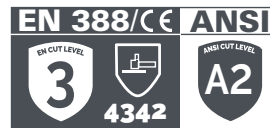

CUT-LESS WATCHDOG CUT RESISTANT GLOVES

- Seamless knit glove with KorPlex™ cut resistant technology
- Polyurethane coating for superior dexterity and durability
- Pre-curved finger design to minimize hand fatigue
- Long knit cuff for a more secure fit