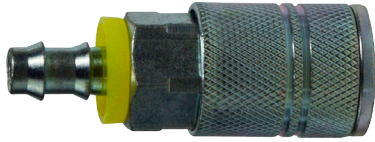

STEEL PUSH-ON HOSE COUPLER

Part#	Body Size	Barb Size	List Price
28-565S	1/4"	1/4"	6.01
28-566S	1/4"	3/8"	6.55
98-842	3/8"	3/8"	15.66

STEEL MALE PLUG

Part#	Body Size	Thread Size	List Price
28-545	1/4"	1/8"	1.79
28-546	1/4"	1/4"	1.49
28-547	1/4"	3/8"	2.51
98-814	3/8"	1/4"	2.79
98-815	3/8"	3/8"	3.11
99-816	1/2"	1/2"	4.26
99-817	1/2"	3/4"	7.83

STEEL FEMALE PLUG

Part#	Body Size	Thread Size	List Price
28-533	1/4"	1/8"	1.48
28-534	1/4"	1/4"	1.33
28-535	1/4"	3/8"	2.54
98-801	3/8"	1/4"	2.01
98-802	3/8"	3/8"	2.61
99-803	1/2"	1/2"	5.31
99-804	1/2"	3/4"	9.36

BRASS MALE PLUG

Part#	Body Size	Thread Size	List Price
28-546B	1/4"	1/4"	1.82

BRASS FEMALE PLUG

Part#	Body Size	Thread Size	List Price
28-534B	1/4"	1/4"	2.03

STEEL HOSE ID PLUG

Part#	Body Size	Barb Size	List Price
28-557	1/4"	1/4"	1.43
28-559	1/4"	3/8"	1.83
98-828	3/8"	3/8"	4.15
99-828	1/2"	3/8"	5.55
99-830	1/2"	1/2"	5.10

STEEL PUSH-ON HOSE PLUG

Part#	Body Size	Barb Size	List Price
28-558	1/4"	1/4"	1.87
28-561	1/4"	3/8"	2.06
98-830	3/8"	3/8"	4.37

STEEL SWIVEL MALE PLUG

Part#	Body Size	Thread Size	List Price
320-065	1/4"	1/4"	11.04