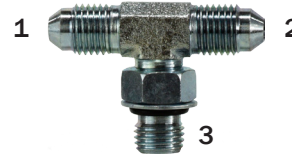

STEEL SAE O-RING ADAPTERS

JIC TO O-RING ELBOW CONNECTOR

SAE 070220
MS 51527

Part #	JIC Thread	O-Ring Thread	List Price
	Size 1	Size 2	
6801-NWO-4	7/16-20	7/16-20	2.35
6801-NWO-4-6	7/16-20	9/16-18	3.33
6801-NWO-6	9/16-18	9/16-18	2.37
6801-NWO-6-4	9/16-18	7/16-20	3.56
6801-NWO-8	3/4-16	3/4-16	4.15
6801-NWO-8-6	3/4-16	9/16-18	4.29
6801-NWO-8-10	3/4-16	7/8-14	6.73
6801-NWO-8-12	3/4-16	1-1/16-12	9.66
6801-NWO-10	7/8-14	7/8-14	6.13
6801-NWO-10-8	7/8-14	3/4-16	5.34
6801-NWO-12	1-1/16-12	1-1/16-12	9.06
6801-NWO-12-10	1-1/16-12	7/8-14	8.22
6801-NWO-12-16	1-1/16-12	1-5/16-12	13.06
6801-NWO-16	1-5/16-12	1-5/16-12	14.02
6801-NWO-20	1-5/8-12	1-5/8-12	22.82

6801 2062R C50X 1238L C5515

JIC TO O-RING 45° ELBOW

SAE 070320
MS 51528

Part #	JIC	O-Ring	List Price
	Thread Size 1	Thread Size 2	
6802-NWO-2	5/16-24	5/16-24	5.45
6802-NWO-4	7/16-20	7/16-20	3.33
6802-NWO-6	9/16-18	9/16-18	3.41
6802-NWO-8	3/4-16	3/4-16	4.74
6802-NWO-8-6	3/4-16	9/16-18	5.94
6802-NWO-8-10	3/4-16	7/8-14	9.62
6802-NWO-10	7/8-14	7/8-14	7.07
6802-NWO-10-8	7/8-14	3/4-16	7.78
6802-NWO-12	1-1/16-12	1-1/16-12	12.83
6802-NWO-16	1-5/16-12	1-5/16-12	15.60
6802-NWO-20	1-5/8-12	1-5/8-12	30.16

6802 2061 V50X 1240R C5365

HYDRAULIC ADAPTERS

JIC TO O-RING - BRANCH TEE

SAE 070429
MS 51529

Part #	JIC Thread	O-Ring	List Price
	Size 1 & 2	Thread Size 3	
6803-NWO-4	7/16-20	7/16-20	5.30
6803-NWO-6	9/16-18	9/16-18	8.28
6803-NWO-8	3/4-16	3/4-16	7.35
6803-NWO-10	7/8-14	7/8-14	10.57
6803-NWO-12	1-1/16-12	1-1/16-12	12.61
6803-NWO-16	1-5/16-12	1-5/16-12	22.68

6804 203005R R50X 1266R C5716

O-RING TO - FEMALE PIPE ELBOW

Part #	O-Ring	Pipe Thread	List Price
	Thread Size 1	Size 2	
6805-NWO-4-4	7/16-20	1/4	4.23
6805-NWO-6-6	9/16-18	3/8	5.63
6805-NWO-8-8	3/4-16	1/2	7.38
6805-NWO-10-8	7/8-14	1/2	8.63
6805-NWO-12-8	1-1/16-12	1/2	18.53
6805-NWO-12-12	1-1/16-12	3/4	28.38
6805-NWO-16-16	1-5/16-12	1	21.59