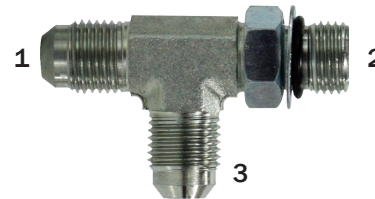

6801 2062R C50X 1238L C5515

JIC TO O-RING 45° ELBOW

SAE 070320
MS 51528

Part #	JIC	O-Ring	List Price
	Thread Size 1	Thread Size 2	
6802-NWO-2	5/16-24	5/16-24	5.45
6802-NWO-4	7/16-20	7/16-20	3.33
6802-NWO-6	9/16-18	9/16-18	3.41
6802-NWO-8	3/4-16	3/4-16	4.74
6802-NWO-8-6	3/4-16	9/16-18	5.94
6802-NWO-8-10	3/4-16	7/8-14	9.62
6802-NWO-10	7/8-14	7/8-14	7.07
6802-NWO-10-8	7/8-14	3/4-16	7.78
6802-NWO-12	1-1/16-12	1-1/16-12	12.83
6802-NWO-16	1-5/16-12	1-5/16-12	15.60
6802-NWO-20	1-5/8-12	1-5/8-12	30.16

6802 2061 V50X 1240R C5365

HYDRAULIC ADAPTERS

JIC TO O-RING - BRANCH TEE

SAE 070429
MS 51529

Part #	JIC Thread	O-Ring	List Price
	Size 1 & 2	Thread Size 3	
6803-NWO-4	7/16-20	7/16-20	5.30
6803-NWO-6	9/16-18	9/16-18	8.28
6803-NWO-8	3/4-16	3/4-16	7.35
6803-NWO-10	7/8-14	7/8-14	10.57
6803-NWO-12	1-1/16-12	1-1/16-12	12.61
6803-NWO-16	1-5/16-12	1-5/16-12	22.68

6803 203003X S50X 1265R C5715

JIC TO O-RING RUN TEE

SAE 070428
MS 51530

Part #	JIC Thread	O-Ring	List Price
	Size 1 & 3	Thread Size 2	
6804-NWO-4	7/16-20	7/16-20	5.97
6804-NWO-6	9/16-18	9/16-18	6.44
6804-NWO-8	3/4-16	3/4-16	8.29
6804-NWO-10	7/8-14	7/8-14	14.64
6804-NWO-12	1-1/16-12	1-1/16-12	25.89
6804-NWO-16	1-5/16-12	1-5/16-12	23.81

6804 203005R R50X 1266R C5716

O-RING TO - FEMALE PIPE ELBOW

Part #	O-Ring	Pipe Thread	List Price
	Thread Size 1	Size 2	
6805-NWO-4-4	7/16-20	1/4	4.23
6805-NWO-6-6	9/16-18	3/8	5.63
6805-NWO-8-8	3/4-16	1/2	7.38
6805-NWO-10-8	7/8-14	1/2	8.63
6805-NWO-12-8	1-1/16-12	1/2	18.53
6805-NWO-12-12	1-1/16-12	3/4	28.38
6805-NWO-16-16	1-5/16-12	1	21.59