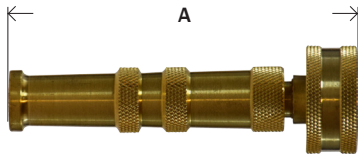

2-1/2" BRASS NOZZLE

Part #	Size	A	Approx. Wt. Lbs.	List Price
30-637	3/4"	2.50	0.14	7.36

3" CROSSED PATTERN BRASS NOZZLE

Part #	Size	A	Approx. Wt. Lbs.	List Price
30-640	3/4"	2.89	0.25	10.46

4" CROSSED PATTERN BRASS NOZZLE

Part #	Size	A	Approx. Wt. Lbs.	List Price
30-638	3/4"	3.80	0.50	13.89

5-1/2

Adjustable Spray

Part #	Size	Description	List Price
30-600	5-1/2"	Zinc Alloy spray nozzle with insulated handle soft grip and front thread protector	17.84

4-1/4

Lead Free

Part #	Size	Description	List Price
30-620	4-1/4"	Zinc Alloy spray nozzle	6.90

5-1/4

Lead Free Adjustable Spray

Part #	Size	Description	List Price
30-609	5-1/4"	Zinc Alloy spray nozzle with easily adjustable brass head and plastic grip	18.76