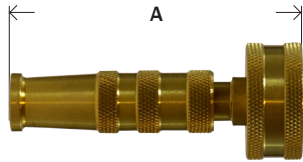

2-1/2" BRASS NOZZLE

Part #	Size	A	Approx. Wt. Lbs.	List Price
30-637	3/4"	2.50	0.14	7.36

3" CROSSED PATTERN BRASS NOZZLE

Part #	Size	A	Approx. Wt. Lbs.	List Price
30-640	3/4"	2.89	0.25	10.46

4" CROSSED PATTERN BRASS NOZZLE

Part #	Size	A	Approx. Wt. Lbs.	List Price
30-638	3/4"	3.80	0.50	13.89

5-1/2

Adjustable Spray

Part #	Size	Description	List Price
30-600	5-1/2"	Zinc Alloy spray nozzle with insulated handle soft grip and front thread protector	17.84

4-1/4

Lead Free

Part #	Size	Description	List Price
30-620	4-1/4"	Zinc Alloy spray nozzle	6.90

5-1/4

Lead Free Adjustable Spray

Part #	Size	Description	List Price
30-609	5-1/4"	Zinc Alloy spray nozzle with easily adjustable brass head and plastic grip	18.76