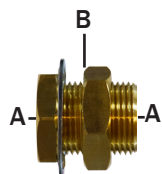

BULKHEAD/ ANCHOR FRAME COUPLINGS

BRASS FITTINGS

BULKHEAD / ANCHOR / FRAME COUPLINGS

FEMALE PIPE X
FEMALE PIPE

Part #	Terminal Bolts/ Frame		Hole Size	Length (in.)	List Price
	A	B			
28-299	1/8-27 NPTF	5/8-18 UNS	5/8	0.96	19.66
28-300	1/8-27 NPTF	5/8-18 UNS	5/8	1-1/2	7.72
28-301	1/4-18 NPTF	3/4-16 UNS	3/4	15/16	7.39
28-302	1/4-18 NPTF	3/4-16 UNS	3/4	1-1/2	8.32
28-315*	1/4-18 NPTF	3/4-16 UNS	3/4	1-1/2	9.81
28-303	3/8-18 NPTF	1-14 UNS	1	1-5/16	10.92
28-304	1/2-14 NPTF	1-1/8-14 UNS	1-1/8	1-1/2	13.70
28-311	3/4-14 NPTF	1-5/16-12	1-5/16	1-1/2	95.55
28-316**	1-11/12	1-5/8-14	1-5/8	1.68	256.49

* Same as 28-302 except with a larger mounting nut. **Without washer

	FEMALE PIPE		X		MALE PIPE	
	A	B	C			
28-317	1/4-18 NPTF	1-14 UNS	1/2-14 NPTF	2-1/8	29.43	
28-318	3/8-18 NPTF	1-14 UNS	1/2-14 NPTF	1-11/16	15.46	
28-319	3/8-18 NPTF	1-14 UNS	1/2-14 NPTF	1-29/32	15.40	

	FEMALE PIPE	X	MALE PIPE		
28-313	1/4-18 NPTF	1-14 UNS	1/2-14 NPTF	2-7/8	29.14

	FEMALE PIPE	X	MALE PIPE		
28-346	3/8-18 NPTF	1-14 UNS	1/2-14 NPTF	1-7/8	19.27
28-347	1/2-14 NPTF	1-14 UNS	1/2-14 NPTF	2-3/8	26.86