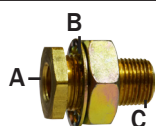

BULKHEAD/ ANCHOR FRAME COUPLINGS

BRASS FITTINGS

BULKHEAD / ANCHOR / FRAME COUPLINGS

FEMALE PIPE X
FEMALE PIPE

Part #	Terminal Bolts/ Frame		Hole Size	Length (in.)	List Price
	A	B			
28-299	1/8-27 NPTF	5/8-18 UNS	5/8	0.96	19.66
28-300	1/8-27 NPTF	5/8-18 UNS	5/8	1-1/2	7.72
28-301	1/4-18 NPTF	3/4-16 UNS	3/4	15/16	7.39
28-302	1/4-18 NPTF	3/4-16 UNS	3/4	1-1/2	8.32
28-315*	1/4-18 NPTF	3/4-16 UNS	3/4	1-1/2	9.81
28-303	3/8-18 NPTF	1-14 UNS	1	1-5/16	10.92
28-304	1/2-14 NPTF	1-1/8-14 UNS	1-1/8	1-1/2	13.70
28-311	3/4-14 NPTF	1-5/16-12	1-5/16	1-1/2	95.55
28-316**	1-11/12	1-5/8-14	1-5/8	1.68	256.49

* Same as 28-302 except with a larger mounting nut. **Without washer

	FEMALE PIPE		X		MALE PIPE	
	A	B	C			
28-317	1/4-18 NPTF	1-14 UNS	1/2-14 NPTF	2-1/8	29.43	
28-318	3/8-18 NPTF	1-14 UNS	1/2-14 NPTF	1-11/16	15.46	
28-319	3/8-18 NPTF	1-14 UNS	1/2-14 NPTF	1-29/32	15.40	

	FEMALE PIPE	X	MALE PIPE		
28-313	1/4-18 NPTF	1-14 UNS	1/2-14 NPTF	2-7/8	29.14

	FEMALE PIPE	X	MALE PIPE		
28-346	3/8-18 NPTF	1-14 UNS	1/2-14 NPTF	1-7/8	19.27
28-347	1/2-14 NPTF	1-14 UNS	1/2-14 NPTF	2-3/8	26.86