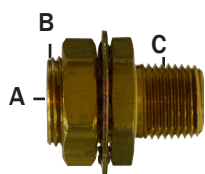

BULKHEAD/ ANCHOR FRAME COUPLINGS

BRASS FITTINGS

BULKHEAD / ANCHOR / FRAME COUPLINGS

FEMALE PIPE X
FEMALE PIPE

Part #	Terminal Bolts/ Frame		Hole Size	Length (in.)	List Price
	A	B			
28-299	1/8-27 NPTF	5/8-18 UNS	5/8	0.96	19.66
28-300	1/8-27 NPTF	5/8-18 UNS	5/8	1-1/2	7.72
28-301	1/4-18 NPTF	3/4-16 UNS	3/4	15/16	7.39
28-302	1/4-18 NPTF	3/4-16 UNS	3/4	1-1/2	8.32
28-315*	1/4-18 NPTF	3/4-16 UNS	3/4	1-1/2	9.81
28-303	3/8-18 NPTF	1-14 UNS	1	1-5/16	10.92
28-304	1/2-14 NPTF	1-1/8-14 UNS	1-1/8	1-1/2	13.70
28-311	3/4-14 NPTF	1-5/16-12	1-5/16	1-1/2	95.55
28-316**	1-11/12	1-5/8-14	1-5/8	1.68	256.49

* Same as 28-302 except with a larger mounting nut. **Without washer

	FEMALE PIPE		X		MALE PIPE	
	A	B	C			
28-317	1/4-18 NPTF	1-14 UNS	1/2-14 NPTF	2-1/8	29.43	
28-318	3/8-18 NPTF	1-14 UNS	1/2-14 NPTF	1-11/16	15.46	
28-319	3/8-18 NPTF	1-14 UNS	1/2-14 NPTF	1-29/32	15.40	

	FEMALE PIPE	X	MALE PIPE		
28-313	1/4-18 NPTF	1-14 UNS	1/2-14 NPTF	2-7/8	29.14

	FEMALE PIPE	X	MALE PIPE		
28-346	3/8-18 NPTF	1-14 UNS	1/2-14 NPTF	1-7/8	19.27
28-347	1/2-14 NPTF	1-14 UNS	1/2-14 NPTF	2-3/8	26.86