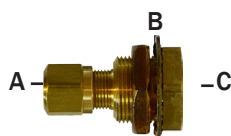

BULKHEAD/ ANCHOR FRAME COUPLINGS

BRASS FITTINGS

BULKHEAD / ANCHOR / FRAME COUPLINGS

FEMALE PIPE X
FEMALE PIPE

Part #	Terminal Bolts/ Frame		Hole Size	Length (in.)	List Price
	A	B			
28-299	1/8-27 NPTF	5/8-18 UNS	5/8	0.96	19.66
28-300	1/8-27 NPTF	5/8-18 UNS	5/8	1-1/2	7.72
28-301	1/4-18 NPTF	3/4-16 UNS	3/4	15/16	7.39
28-302	1/4-18 NPTF	3/4-16 UNS	3/4	1-1/2	8.32
28-315*	1/4-18 NPTF	3/4-16 UNS	3/4	1-1/2	9.81
28-303	3/8-18 NPTF	1-14 UNS	1	1-5/16	10.92
28-304	1/2-14 NPTF	1-1/8-14 UNS	1-1/8	1-1/2	13.70
28-311	3/4-14 NPTF	1-5/16-12	1-5/16	1-1/2	95.55
28-316**	1-11/12	1-5/8-14	1-5/8	1.68	256.49

* Same as 28-302 except with a larger mounting nut. **Without washer

	FEMALE PIPE		X		MALE PIPE	
	A	B	C			
28-317	1/4-18 NPTF	1-14 UNS	1/2-14 NPTF	2-1/8	29.43	
28-318	3/8-18 NPTF	1-14 UNS	1/2-14 NPTF	1-11/16	15.46	
28-319	3/8-18 NPTF	1-14 UNS	1/2-14 NPTF	1-29/32	15.40	

	FEMALE PIPE	X	MALE PIPE		
28-313	1/4-18 NPTF	1-14 UNS	1/2-14 NPTF	2-7/8	29.14

	FEMALE PIPE	X	MALE PIPE		
28-346	3/8-18 NPTF	1-14 UNS	1/2-14 NPTF	1-7/8	19.27
28-347	1/2-14 NPTF	1-14 UNS	1/2-14 NPTF	2-3/8	26.86

	TUBE	X	FEMALE PIPE		
28-321	1/2-O.D. Tube	7/8-20 UNCF	3/8-18 NPTF	1-5/16	13.34
28-322	3/8-O.D. Tube	7/8-20 UNCF	3/8-18 NPTF	1-3/8	12.70

	FEMALE PIPE	X	CLAMPING STUD ELBOW		
28-348	3/8-18 NPTF	7/8-20 UNEF	3/8-18 NPTF	2-5/16	25.90