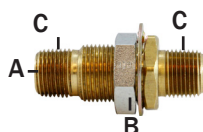

BULKHEAD/ ANCHOR FRAME COUPLINGS

BRASS FITTINGS

BULKHEAD / ANCHOR / FRAME COUPLINGS

FEMALE PIPE X
FEMALE PIPE

Part #	Terminal Bolts/ Frame		Hole Size	Length (in.)	List Price
	A	B			
28-299	1/8-27 NPTF	5/8-18 UNS	5/8	0.96	19.66
28-300	1/8-27 NPTF	5/8-18 UNS	5/8	1-1/2	7.72
28-301	1/4-18 NPTF	3/4-16 UNS	3/4	15/16	7.39
28-302	1/4-18 NPTF	3/4-16 UNS	3/4	1-1/2	8.32
28-315*	1/4-18 NPTF	3/4-16 UNS	3/4	1-1/2	9.81
28-303	3/8-18 NPTF	1-14 UNS	1	1-5/16	10.92
28-304	1/2-14 NPTF	1-1/8-14 UNS	1-1/8	1-1/2	13.70
28-311	3/4-14 NPTF	1-5/16-12	1-5/16	1-1/2	95.55
28-316**	1-11/12	1-5/8-14	1-5/8	1.68	256.49

* Same as 28-302 except with a larger mounting nut. **Without washer

	FEMALE PIPE		X		MALE PIPE	
	A	B	C			
28-317	1/4-18 NPTF	1-14 UNS	1/2-14 NPTF	2-1/8	29.43	
28-318	3/8-18 NPTF	1-14 UNS	1/2-14 NPTF	1-11/16	15.46	
28-319	3/8-18 NPTF	1-14 UNS	1/2-14 NPTF	1-29/32	15.40	

	FEMALE PIPE	X	MALE PIPE		
28-313	1/4-18 NPTF	1-14 UNS	1/2-14 NPTF	2-7/8	29.14

	FEMALE PIPE	X	MALE PIPE		
28-346	3/8-18 NPTF	1-14 UNS	1/2-14 NPTF	1-7/8	19.27
28-347	1/2-14 NPTF	1-14 UNS	1/2-14 NPTF	2-3/8	26.86