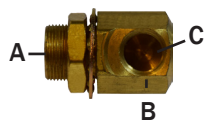

BULKHEAD/ ANCHOR FRAME COUPLINGS

BRASS FITTINGS

BULKHEAD / ANCHOR / FRAME COUPLINGS

FEMALE PIPE X
FEMALE PIPE

Part #	Terminal Bolts/ Frame		Hole Size	Length (in.)	List Price
	A	B			
28-299	1/8-27 NPTF	5/8-18 UNS	5/8	0.96	19.66
28-300	1/8-27 NPTF	5/8-18 UNS	5/8	1-1/2	7.72
28-301	1/4-18 NPTF	3/4-16 UNS	3/4	15/16	7.39
28-302	1/4-18 NPTF	3/4-16 UNS	3/4	1-1/2	8.32
28-315*	1/4-18 NPTF	3/4-16 UNS	3/4	1-1/2	9.81
28-303	3/8-18 NPTF	1-14 UNS	1	1-5/16	10.92
28-304	1/2-14 NPTF	1-1/8-14 UNS	1-1/8	1-1/2	13.70
28-311	3/4-14 NPTF	1-5/16-12	1-5/16	1-1/2	95.55
28-316**	1-11/12	1-5/8-14	1-5/8	1.68	256.49

* Same as 28-302 except with a larger mounting nut. **Without washer

	FEMALE PIPE		X		MALE PIPE	
	A	B	C			
28-317	1/4-18 NPTF	1-14 UNS	1/2-14 NPTF	2-1/8	29.43	
28-318	3/8-18 NPTF	1-14 UNS	1/2-14 NPTF	1-11/16	15.46	
28-319	3/8-18 NPTF	1-14 UNS	1/2-14 NPTF	1-29/32	15.40	

	FEMALE PIPE	X	MALE PIPE		
28-313	1/4-18 NPTF	1-14 UNS	1/2-14 NPTF	2-7/8	29.14

	FEMALE PIPE	X	MALE PIPE		
28-346	3/8-18 NPTF	1-14 UNS	1/2-14 NPTF	1-7/8	19.27
28-347	1/2-14 NPTF	1-14 UNS	1/2-14 NPTF	2-3/8	26.86

	TUBE	X	FEMALE PIPE		
28-321	1/2-O.D. Tube	7/8-20 UNCF	3/8-18 NPTF	1-5/16	13.34
28-322	3/8-O.D. Tube	7/8-20 UNCF	3/8-18 NPTF	1-3/8	12.70

	FEMALE PIPE	X	CLAMPING STUD ELBOW		
28-348	3/8-18 NPTF	7/8-20 UNEF	3/8-18 NPTF	2-5/16	25.90