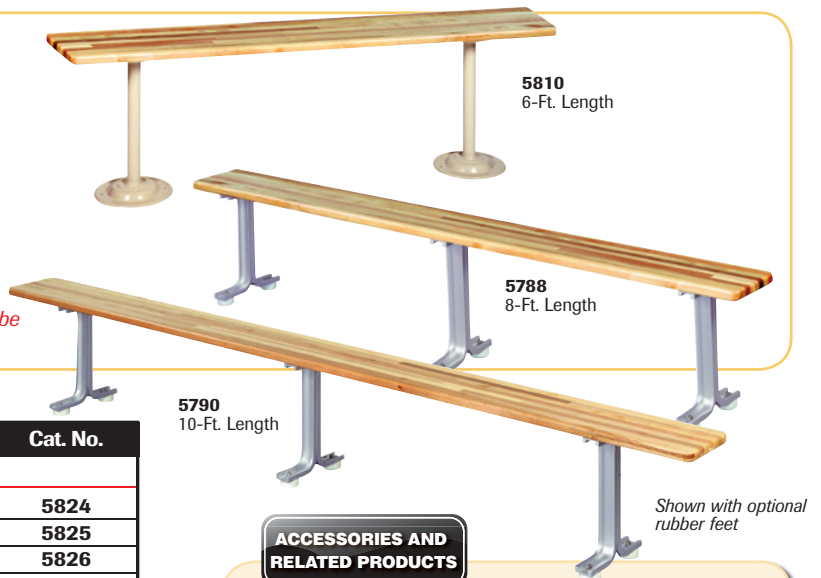

Hardwood and Plastic Laminate Top Locker Room Benches

- Selected hardwoods or smooth plastic laminates deliver strength and beauty
- Lightweight, anodized aluminum or painted steel pedestals
- Painted steel pedestals are stocked in Dove Gray and Putty
- Eight different sizes, from three feet to ten feet in length deliver all the versatility, styling and performance required

Note: Each pedestal shall be attached to top by screws and shall be anchored to floor by suitable anchors.