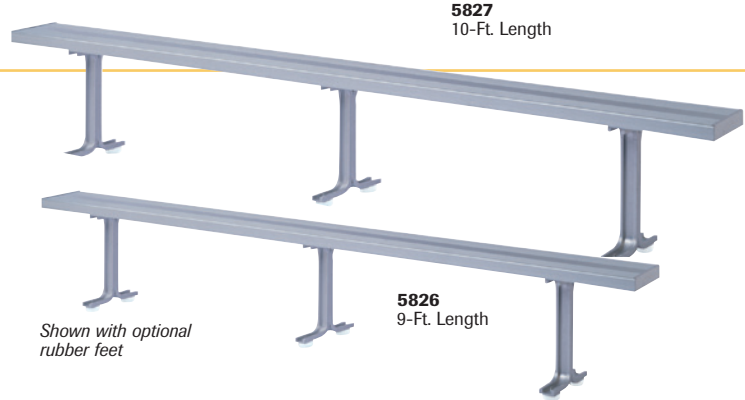

Locker Room Benches

All Aluminum Locker Room Benches

- Sleek, new contemporary design
- Lightweight, corrosion resistant anodized aluminum bench and pedestals meet virtually any requirement for strength and durability
- Easy to maintain 9½" w x 2" h bench planks have softly rounded edges and center braces for comfortable seating
- Optional rubber feet and/or concrete wedge anchors

Note: Each pedestal shall be attached to top by screws and shall be anchored to floor by suitable anchors.

Hardwood and Plastic Laminate Top Locker Room Benches

- Selected hardwoods or smooth plastic laminates deliver strength and beauty
- Lightweight, anodized aluminum or painted steel pedestals
- Painted steel pedestals are stocked in Dove Gray and Putty
- Eight different sizes, from three feet to ten feet in length deliver all the versatility, styling and performance required