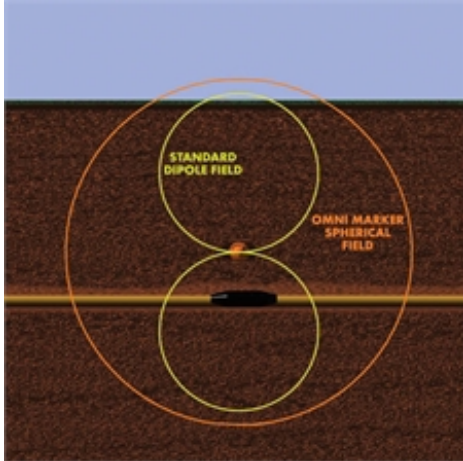

**GREENLEE**  
A Textron Company

MADE FOR THE TRADE!™

OMNIMARKER, CATV - 165

Omni Marker

Cat No: 50607700

UPC No: 783310607700

### Description

---

- Electronically marks and relocates buried facilities
- Unique design produces a uniform, spherical RF field in every direction
- Easily located up to 5 FT away with any modern marker locator
- Wider field with a signal peak directly above the marker provides precise location
- Requires no particular orientation when buried
- The Omni Marker provides greater range than 4-inch ball markers that use a dipole field
- High-reliability design lasts as long as your buried plant
- Color coded by utility application
- Patented

### Specifications

---

- Application : For Cable TV
- Color : Orange/Black
- Frequency : 77 KHZ
- Sub Brand : Omni Marker