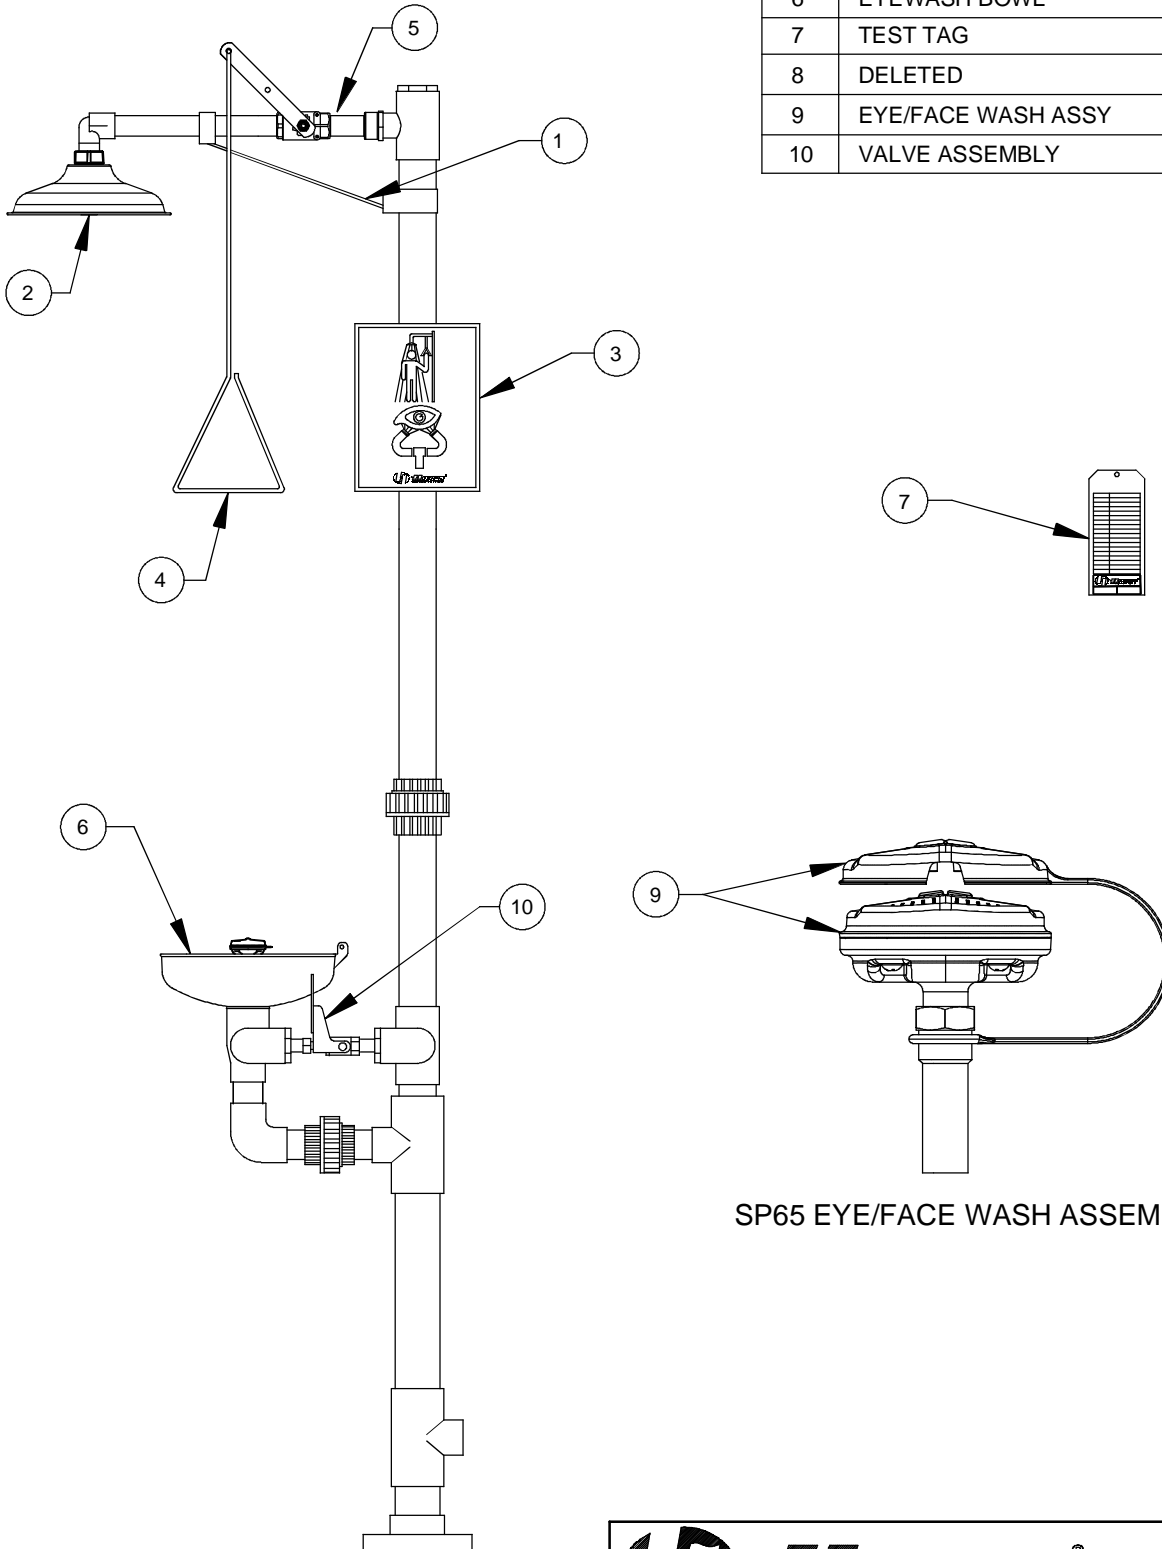

PARTS BREAKDOWN

ITEM	DESCRIPTION	PART NO.
1	S.S. BRACKET ASSY	-
2	SHOWER HEAD	SP829
3	SHOWER SIGN	SP178
4	PULL ROD	SP200
5	VALVE ASSEMBLY	SP265
6	EYEWASH BOWL	SP93
7	TEST TAG	SP170
8	DELETED	-
9	EYE/FACE WASH ASSY	SP65
10	VALVE ASSEMBLY	SP228

SP65 EYE/FACE WASH ASSEMBLY

WHEN ORDERING PARTS PLEASE SPECIFY MODEL NUMBER.

		Haws [®]		1455 KLEPPE LANE SPARKS, NEVADA 89431 (775) 359-4712 FAX (775) 359-7424 E-MAIL: HAWS@HAWSCO.COM WEBSITE: WWW.HAWSCO.COM	
				ECN NO. REVISED PER BY ECN: 4976 HM	MODEL(S) 8336
DRAWN CLF	DATE 3/15/93	CHKD VWC	CORROSION RESISTANT COMBO UNIT		
APPROVED FV	DATE 10/21/15	SCALE: 1:16	DRAWING TYPE: PARTS BREAKDOWN	SIZE: A	SHEET 1 OF 1