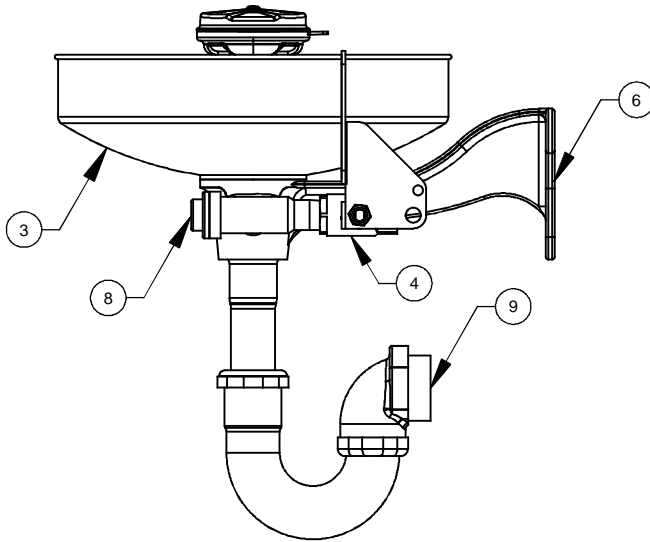

PARTS BREAKDOWN

ITEM	DESCRIPTION	PART NO.
1	EYE/FACE WASH ASSY	SP65
2	-	-
3	BOWL	SP90
4	VALVE ASSEMBLY	SP229
5	EYEWASH SIGN	SP175
6	BRACKET	SP80
7	TEST TAG	SP170
8	L-STRAINER	SP509
9	TAILPIECE & TRAP	SP95
--	STR. REPAIR KIT	VRKEWSTR
--	EYEWASH ASSEMBLY	SP69FC

NOTE: SP95 TAILPIECE & TRAP INCLUDED W/MODEL 7360BT & 7460BT ONLY

SP65 EYE/FACE WASH ASSEMBLY

(INCLUDES: EYE/FACE WASH HEAD (**SHOWN**)
EYEWASH HEAD (**NOT SHOWN**), EYEWASH FLOW
CONTROL (**NOT SHOWN**), DUST COVER (**SHOWN**))