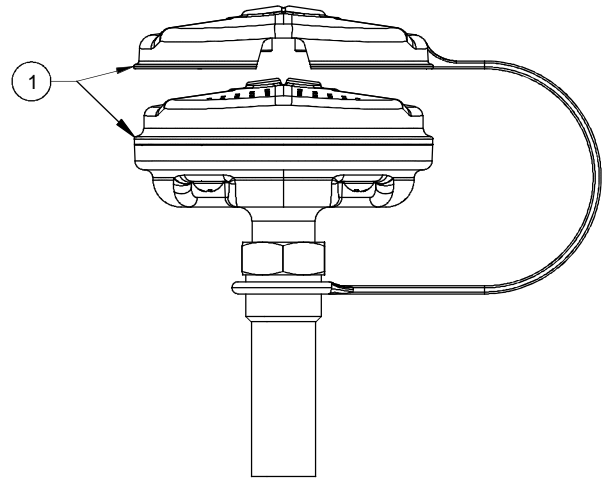

PARTS BREAKDOWN

ITEM	DESCRIPTION	PART NO.
1	EYE/FACE WASH ASSY	SP65
2	-	-
3	BOWL	SP90
4	VALVE ASSEMBLY	SP229
5	EYEWASH SIGN	SP175
6	BRACKET	SP80
7	TEST TAG	SP170
8	L-STRAINER	SP509
9	TAILPIECE & TRAP	SP95
--	STR. REPAIR KIT	VRKEWSTR
--	EYEWASH ASSEMBLY	SP69FC

NOTE: SP95 TAILPIECE & TRAP INCLUDED W/MODEL 7360BT & 7460BT ONLY

SP65 EYE/FACE WASH ASSEMBLY

(INCLUDES: EYE/FACE WASH HEAD (**SHOWN**)
EYEWASH HEAD (**NOT SHOWN**), EYEWASH FLOW
CONTROL (**NOT SHOWN**), DUST COVER (**SHOWN**))