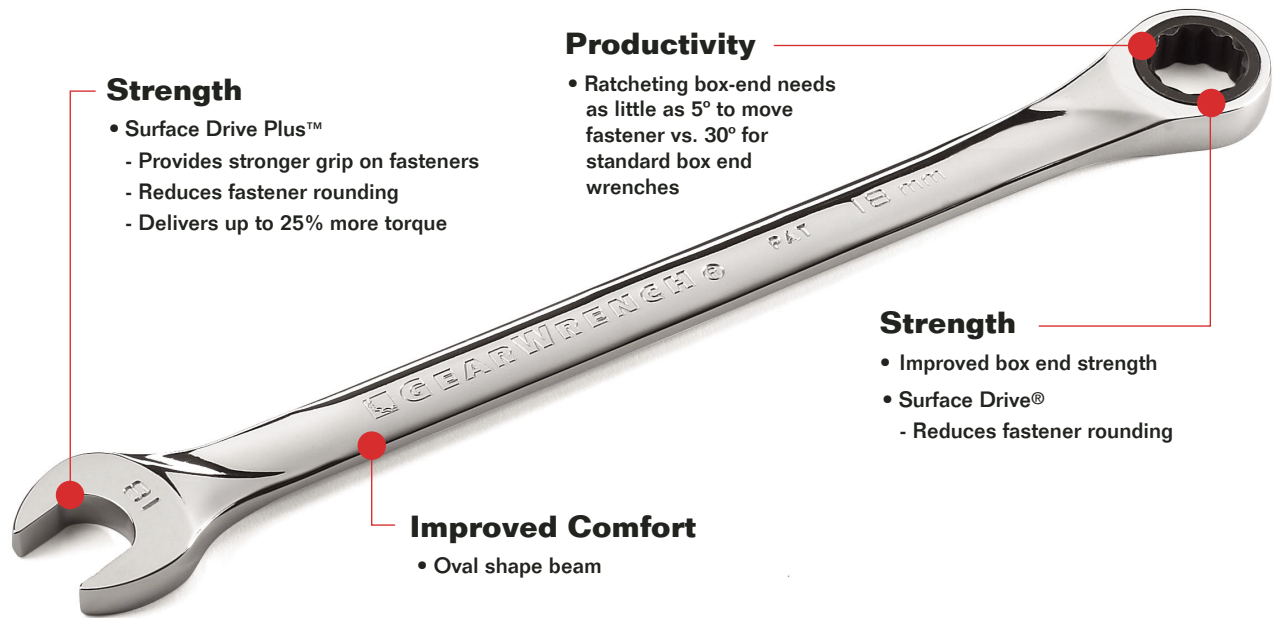

### PRODUCTIVITY

5° ratcheting arc vs. 30° on standard combination wrenches.

### ACCESS

Up to 25% longer than standard combination ratcheting wrench.

### STRENGTH

Surface Drive Plus™ provide a stronger grip on fasteners and delivers up to 25% more torque.

#### Strength

- Surface Drive Plus™
  - Provides stronger grip on fasteners
  - Reduces fastener rounding
  - Delivers up to 25% more torque