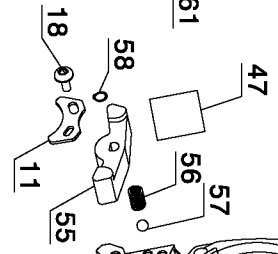

861

800

862

856

41

40

36

46

63

52

59

38

38

45

50

66

65

64

67

6

36

7

49

61

42

62

68

60

48

47

58

56

57

11

55

33

22

32

14

54

53

30

19

24

27

15

35

5

2

20

28

1

23

16

5

21

10

26

13

17

51

12

29

21

10

26

10

26

10

26

10

4

9

31

34

3

8

44