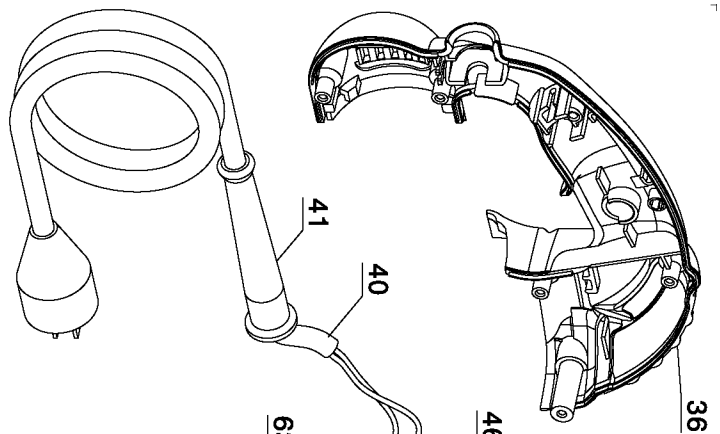

41

40

36

46

63

52

59

38

38

45

50

66

65

64

67