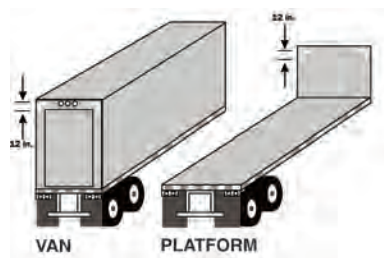

| Catalog # | Description | Qty. |
|-----------|-----------------|------|
| 63200 | One-Piece Frame | 1 |

General Commodities Placards

- Approved for use by private and fleet carriers
- Split frame available for roll up doors
- Self-contained placards slide easily on for aluminum hinges
- Four stainless steel fasteners securely lock in your chosen legend
- Deep-formed aluminum frame provides stability and excellent wind protection
- Includes legends:
 - Blank
 - Blasting Agents 1.5d
 - Corrosive 8
 - Dangerous
 - Dangerous When Wet 4
 - Explosive 1.4
 - Flammable 2
 - Flammable Gas 2
 - Flammable Solid 4
 - Inhalation 2
 - Inhalation 6
 - Misc. 9
 - Non-Flammable Gas 2
 - Organic Peroxide 5.2
 - Oxidizer 5.1
 - Poison 6
 - Spontaneously Combustible 4

| Catalog # | Description | Qty. |
|-----------|-------------------------------|------|
| 59955 | One-piece Frame | 1 |
| 59956 | Split-Frame for roll up doors | 1 |

Vehicle Conspicuity Tape

- Enhance visibility and detection
- Made of diamond grade B-752 with presealed edges
- Guaranteed to perform for a min. 7 years
- Kits available that contain enough material to mark a trailer per the NHTSA Regulation