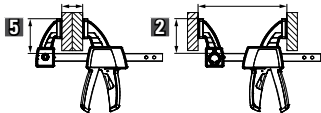

- 1 Powerful technology**  
Single-handed clamping and spreading of workpieces with up to 445 lb clamping force.
- 2 Intelligent release mechanism**  
The upper section can quickly convert from clamping to spreading without tools.
- 3 Handle behind the rail**  
Ergonomic handle positioned behind the rail, enabling a powerful grip.
- 4 Soft pressure caps**  
Soft pressure caps optimize material protection and secure clamping.
- 5 Throat depth to the very edge**  
While all other clamps measure throat depth to the centre of the pad, EZ and EZS extend throat depth right to the outside edge of the pads – power spread across the entire pad.