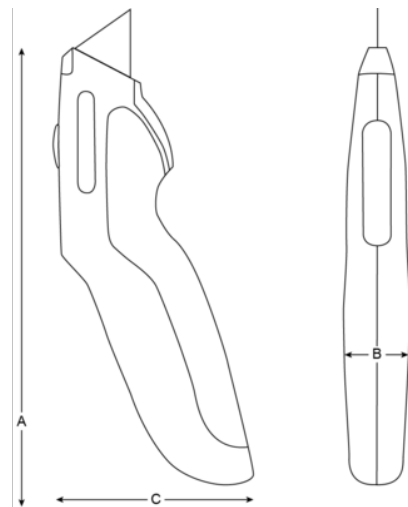

KERU01
ERGO™ Retractable Utility Knives

PRODUCT DETAILS

- 2-position mechanism
- Extra safety when not in use by retracting blade
- Easy blade change
- Storage for 6 blades in the easy to use rear magazine
- Developed according to the scientific ERGO™ process
- Maximum comfort with minimum effort thanks to an ergonomic design
- Can be washed out when needed
- Retail pack

PRODUCT ATTRIBUTES

Product	A	B	C	
KERU-01	170 mm	26 mm	70 mm	140 g

Follow the Fish!