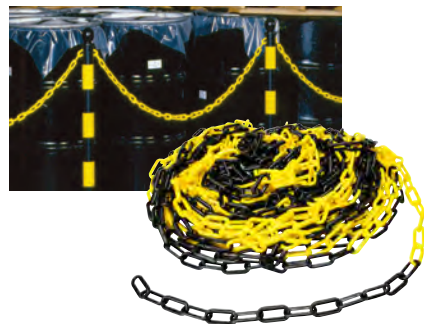

BradyLink Chain

- Polyethylene chain for indoor use only
- Link design prevents kinking

Catalog #	1.5" x 100'	2" x 100'	3" x 100'
Yellow	78234	78238	37860
Black/Yellow	-	78254	37864
White	78235	78239	37861
Black	-	78268	-
Orange	-	78241	-
Yellow/Magenta	-	-	37865