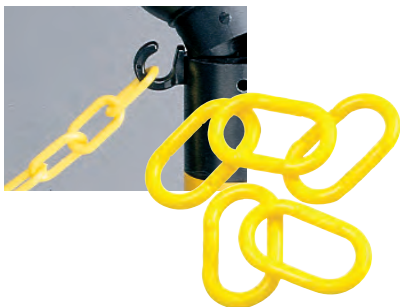

BradyLink Links

- Polyethylene chain for indoor use only
- Link design prevents kinking

Catalog #	Size	Color	Qty
78248	2" Links	Black	36
78246	2" Links	Yellow	36
78247	2" Links	White	36