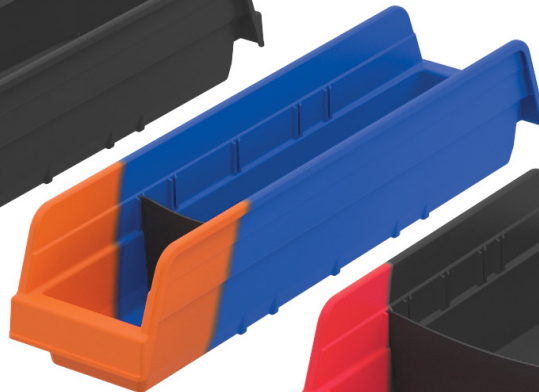

Indicator® Kanban Bins

Effective inventory control at a glance!

- Innovative, low-cost alternative to high-end inventory control systems
- An ideal tool for implementing a Kanban system for visual process management

A complete Kanban system in a single bin
The orange/red trigger side indicates when supplies need to be replenished.

BINtelligence
SERIES
by Akro-Mils

36468BLKRED
Indicator

36448BLUE
Indicator

36462BLKRED
Indicator

36442BLUE
Indicator

Indicator Stock, Pick, Flip & Replenish

STOCK both sides of the bin.

PICK from the blue/black side until empty.

FLIP the bin to trigger side to show inventory is low.

REPLENISH the bin and repeat!