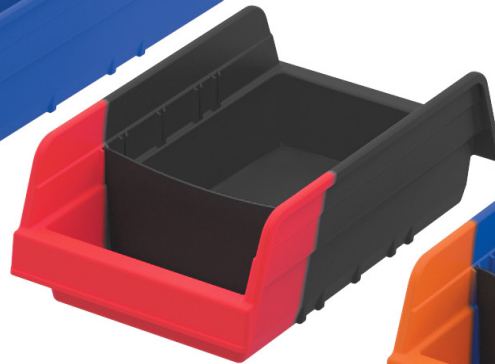

A complete Kanban system in a single bin
The orange/red trigger side indicates when supplies need to be replenished.

BINtelligence
SERIES
by Akro-Mils

36468BLKRED
Indicator

36448BLUE
Indicator

36462BLKRED
Indicator

36442BLUE
Indicator

Indicator Stock, Pick, Flip & Replenish

STOCK both sides of the bin.

PICK from the blue/black side until empty.

FLIP the bin to trigger side to show inventory is low.

REPLENISH the bin and repeat!

*Dividers sold separately.

Indicator Bin Shelving Systems

12" Deep Single-Sided Pick Rack Systems			Bin Dimensions (in.)				
Model No.	Description	Bin Model No.	L	W	H	Bin Qty.	Color
APRS36442B	Rack with Indicator Bins	36442BLUE	11%	4 1/4	4	64*	Blue/Orange
APRS36462B	Rack with Indicator Bins	36462BLUE	11%	6%	4	40*	Blue/Orange

*Bonus Bins Included.

18" Deep Single-Sided Pick Rack Systems			Bin Dimensions (in.)				
Model No.	Description	Bin Model No.	L	W	H	Bin Qty.	Color
APRS1836448	Rack with Indicator Bins	36448BLUE	17%	4%	4	72*	Blue/Orange
APRS1836468	Rack with Indicator Bins	36468BLUE	17%	6%	4	48*	Blue/Orange